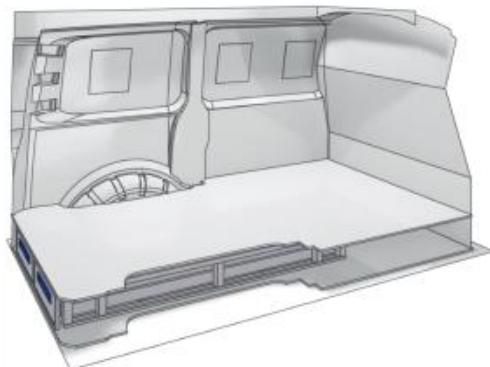

57-1-105-00

L 1267mm **D** 1085mm **D** 360mm **8** 63kg

(wheel base: 3498mm)

XLD LINE

Bronze Line

57-1-154-00

(wheel base: 3098mm)

1526mm 176mm 1218mm 52kg