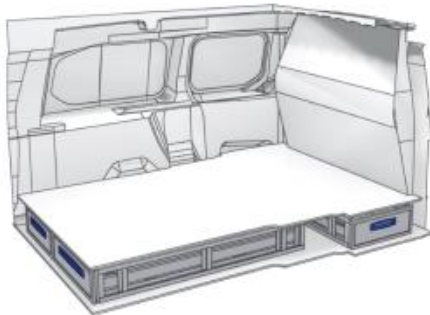

 1266mm  176mm  1075mm  44kg

57-1-148-00

Silver Line

(wheel base: 3081mm)

 1732mm  176mm  1266mm  65kg

57-1-113-00

Gold Line

(wheel base: 3081mm)