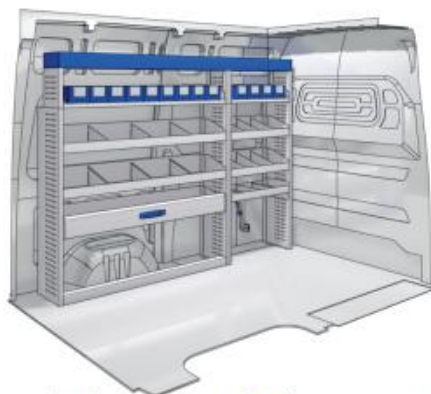

LEFT SIDE

Bronze Line

57-1-133-00

(wheel base: 3182mm)

2281mm 1750mm 360mm 73kg

Silver Line

57-1-135-00

(wheel base: 3182mm)