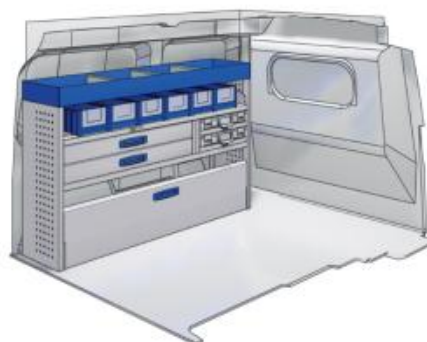

1521mm 980mm 360mm 68kg