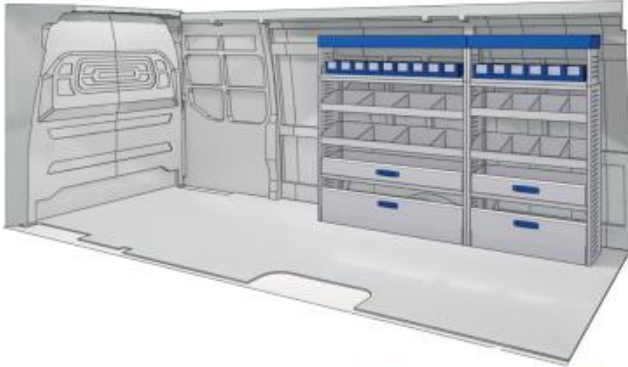

3802mm 1750mm 360mm 160kg

VAN CARE

MASTER

57-1-147-00

Bronze Line

(wheel base: 4332mm) L4

2535mm 1750mm 360mm 120kg

57-1-152-00