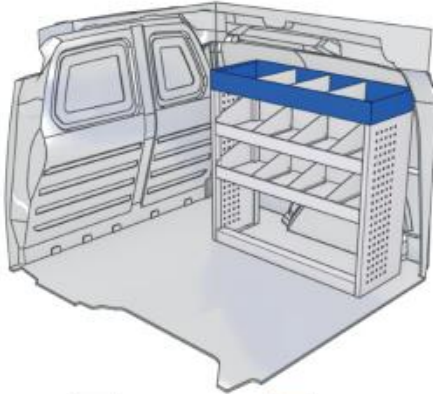

L 1014mm   980mm   360mm   21kg