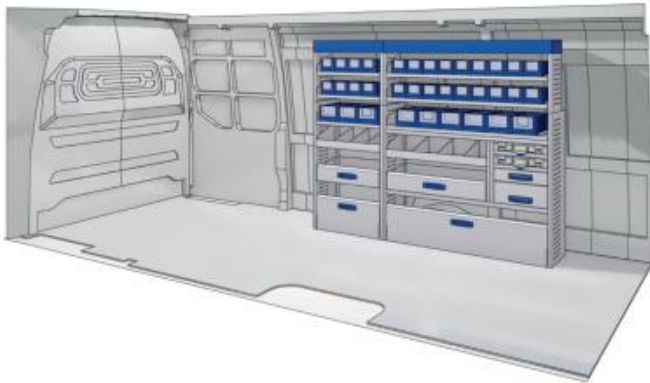

(wheel base: 4332mm) L4

2281mm 1750mm 360mm 128kg

57-1-153-00

Gold Line