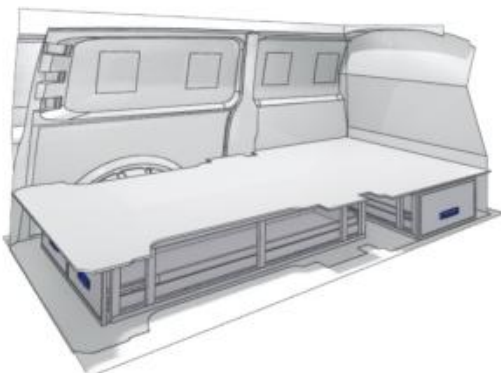

(wheel base: 3498mm)

L 2135mm **D** 310mm **D** 1526mm **8** 99kg