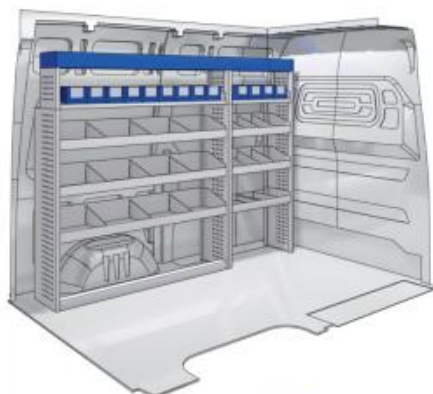

2281mm 1750mm 360mm 73kg

Silver Line

57-1-135-00