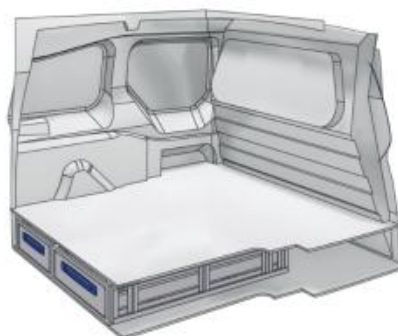

1026mm 176mm 1075mm 41kg

Silver Line

57-1-109-00