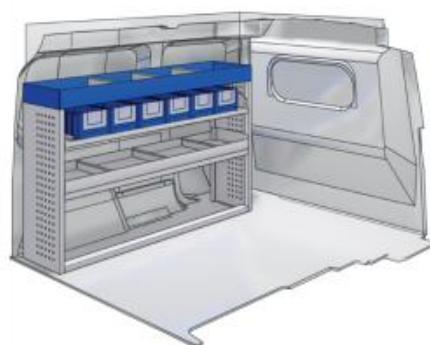

1521mm 980mm 360mm 45kg

Silver Line

57-1-107-00