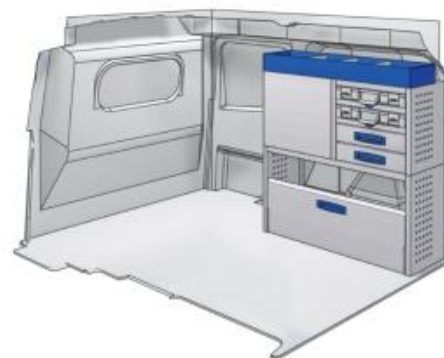

(wheel base: 2697mm)

57-1-151-00

L 1014mm **D** 1085mm **D** 360mm **B** 60kg

Gold Line