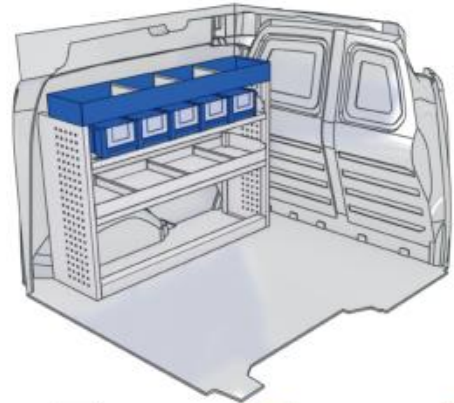

 1267mm  980mm  360mm  40kg

Silver Line

57-1-102-00

(wheel base: 2716mm)

 1267mm  980mm  360mm  37kg

Gold Line

57-1-104-00

(wheel base: 2716mm)