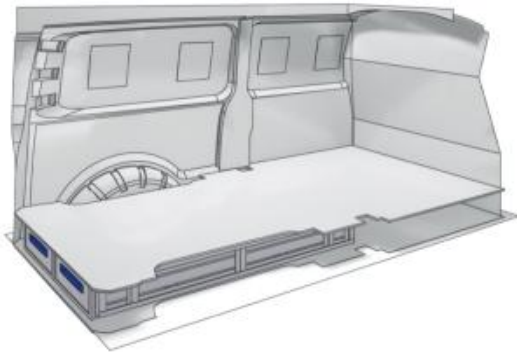

(wheel base: 3498mm)

L 1526mm **D** 176mm **D** 1218mm **8** 52kg

57-1-130-00

Silver Line