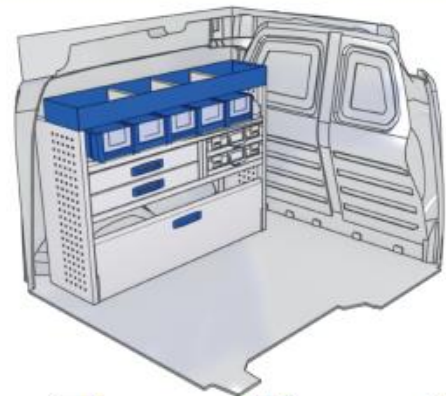

 1267mm  980mm  360mm  40kg

Silver Line

57-1-102-00

(wheel base: 2716mm)

 1267mm  980mm  360mm  37kg

Gold Line

57-1-104-00

(wheel base: 2716mm)