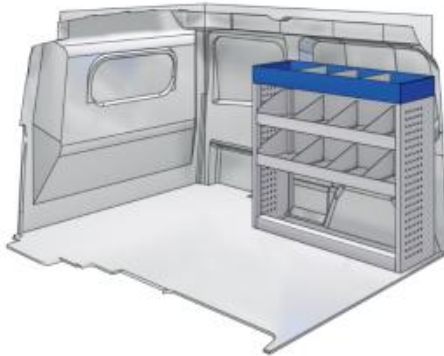

KANGOO

57-1-101-00