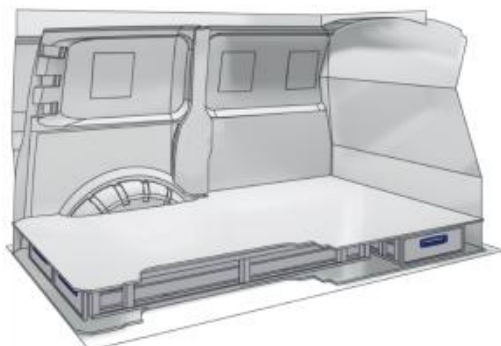

1992mm 176mm 1526mm 76kg

Gold Line

57-1-128-00