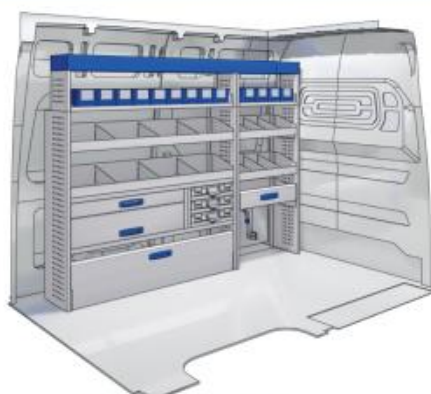

2281mm 1750mm 360mm 83kg

Gold Line

57-1-136-00

(wheel base: 3182mm)

2281mm 1750mm 360mm 120kg

VAN CARE

MASTER

57-1-134-00