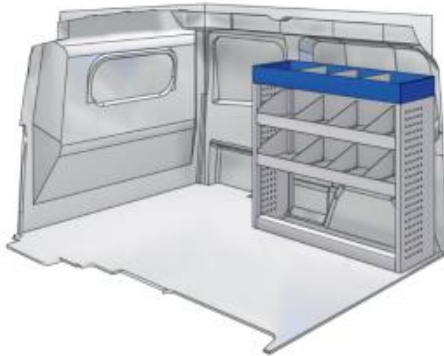

 1521mm  980mm  360mm  45kg

Gold Line

57-1-108-00

(wheel base: 3081mm)

 1521mm  980mm  360mm  68kg

VAN CARE

KANGOO

57-1-101-00