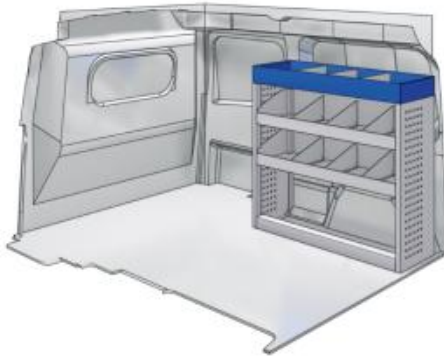

VAN CARE

EXPRESS

57-1-101-00

L 1014mm **D** 980mm **D** 360mm **8** 21kg

Bronze Line

(wheel base: 2812mm)

RIGHT SIDE

57-1-103-00

L 1014mm **D** 980mm **D** 360mm **8** 35kg

Silver Line

(wheel base: 2812mm)

57-1-151-00

L 1014mm **D** 1085mm **D** 360mm **8** 60kg

Gold Line

(wheel base: 2812mm)