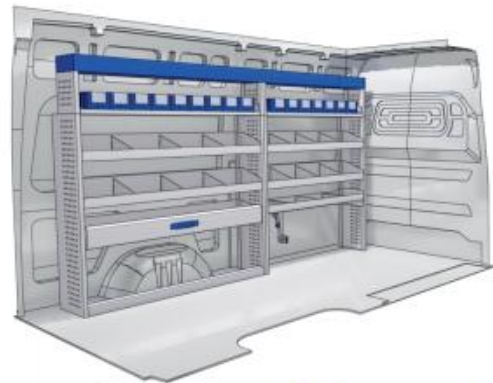

57-1-137-00

(wheel base: 3682mm)

 2788mm  1750mm  360mm  80kg

Silver Line

57-1-135-00

(wheel base: 3682mm)

 2788mm  1750mm  360mm  90kg

Gold Line