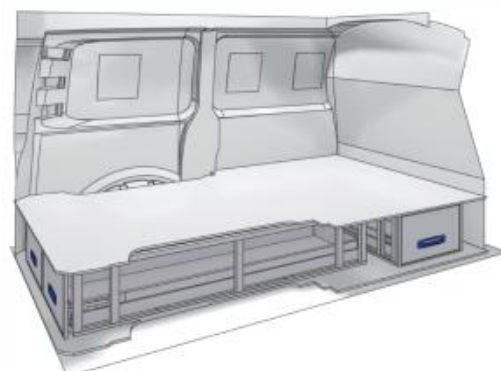

1992mm 310mm 1526mm 98kg