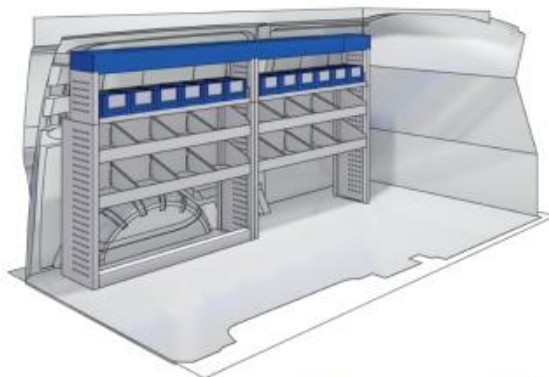

2028mm
1260mm
360mm
53kg