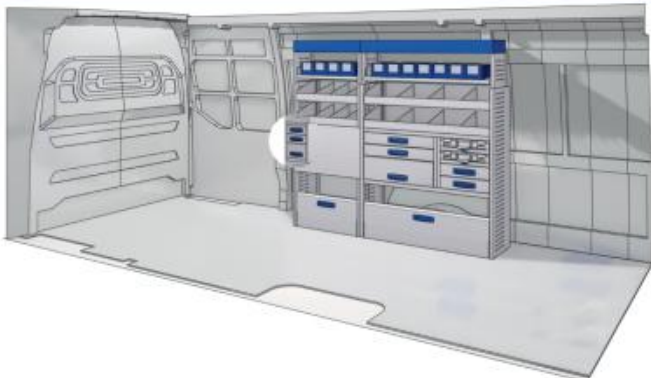

(wheel base: 4332mm) L4

2025mm 1750mm 360mm 143kg

RIGHT SIDE