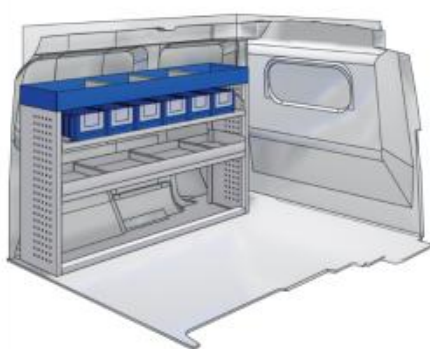

L 1521mm **H** 980mm **D** 360mm **W** 45kg