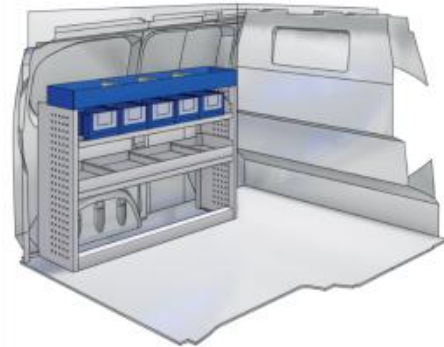

1267mm 980mm 360mm 40kg

Silver Line

57-1-102-00