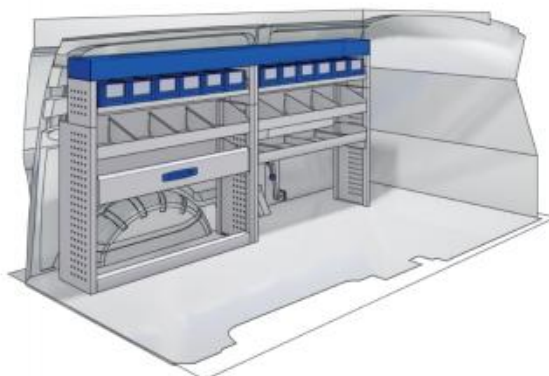

2028mm
1225mm
360mm
65kg