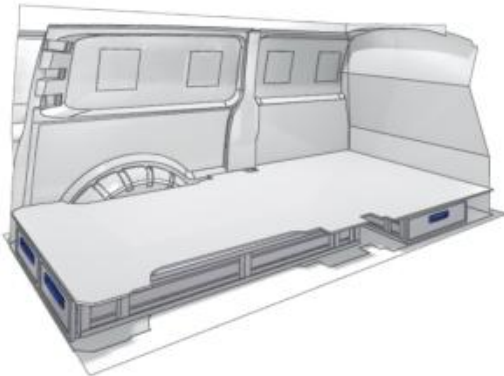

VAN CARE

TRAFIC

57-1-154-00

Bronze Line

(wheel base: 3498mm)

L 1526mm **D** 176mm **D** 1218mm **8** 52kg

57-1-130-00

Silver Line