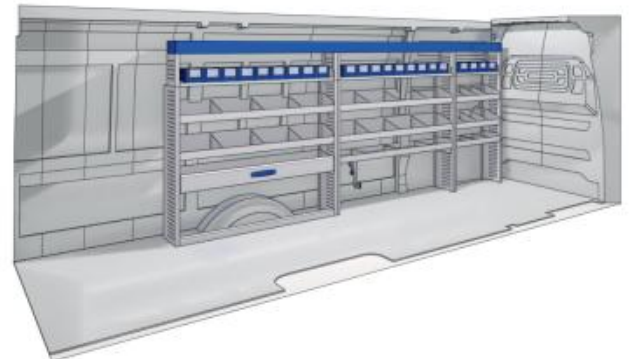

3802mm 1750mm 360mm 120kg

Gold Line

57-1-146-00