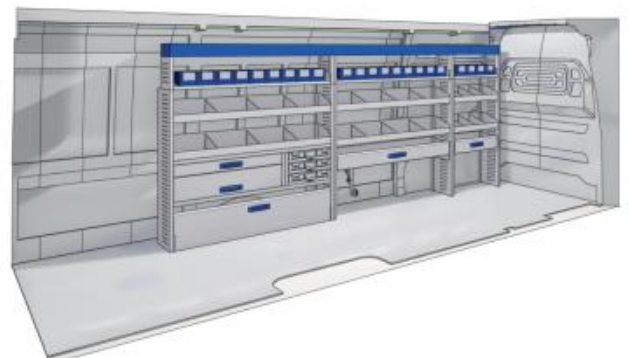

3802mm 1750mm 360mm 110kg

Silver Line

57-1-145-00

(wheel base: 4332mm) L4

3802mm 1750mm 360mm 120kg

Gold Line

57-1-146-00

(wheel base: 4332mm) L4