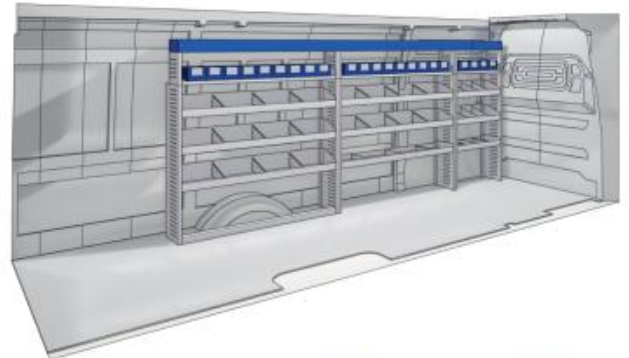

L 1267mm 1085mm D 360mm 8 63kg

(wheel base: 3682mm)

MASTER

VAN CARE

LEFT SIDE

Bronze Line

57-1-142-00

(wheel base: 4332mm) L4