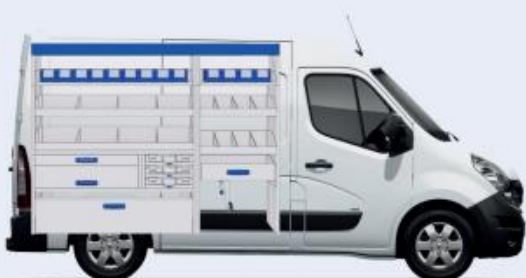

2281mm 1750mm 360mm 83kg

Gold Line

57-1-136-00

(wheel base: 3182mm)

2281mm 1750mm 360mm 120kg

VAN CARE

MASTER

57-1-134-00