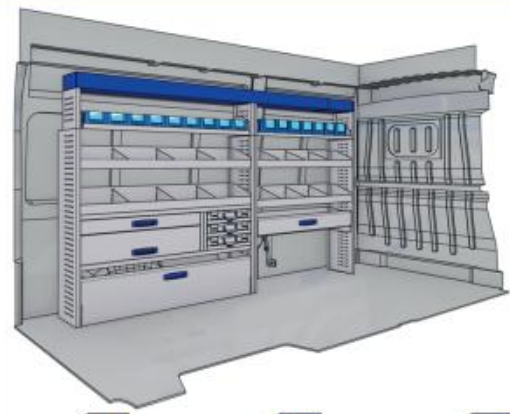

(wheel base: 4035mm)

2788mm 1750mm 360mm 90kg

Gold Line

57-1-140-00

(wheel base: 4035mm)

2788mm 1750mm 360mm 130kg

**VAN CARE**

**DUCATO**