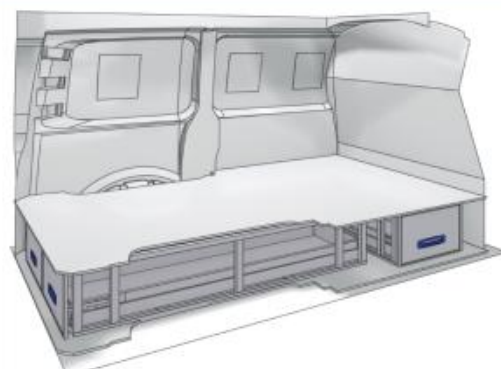

(wheel base: 3098mm)

 1992mm  176mm  1526mm  76kg

Gold Line

57-1-128-00

(wheel base: 3098mm)

 1992mm  310mm  1526mm  98kg

VAN CARE

TALENTO