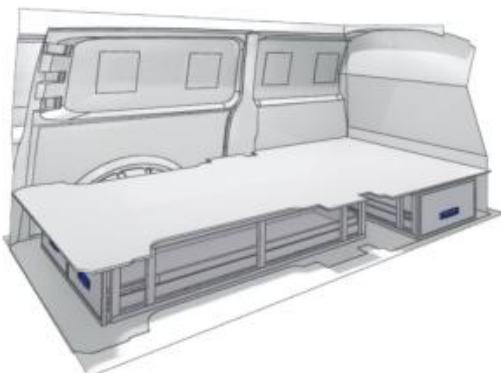

2135mm 310mm 1526mm 99kg

(wheel base: 3098mm)