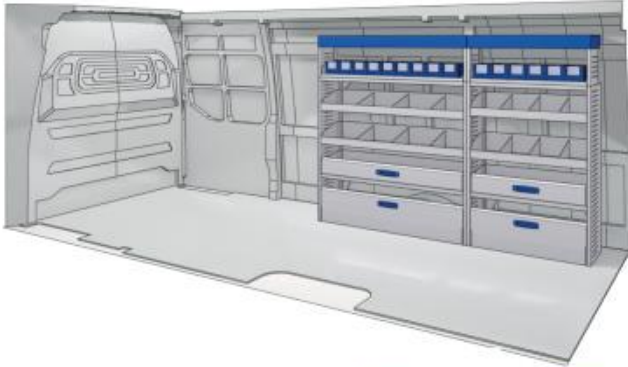

VAN CARE

DUCATO MAXI

57-1-147-00

Bronze Line

RIGHT SIDE

2535mm 1750mm 360mm 120kg

(wheel base: 4035mm)

57-1-152-00

Silver Line