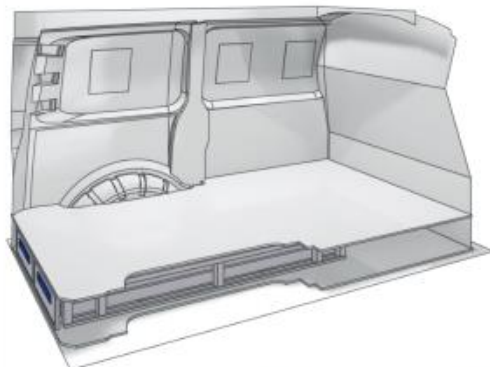

1526mm 176mm 1218mm 52kg

Silver Line

57-1-127-00