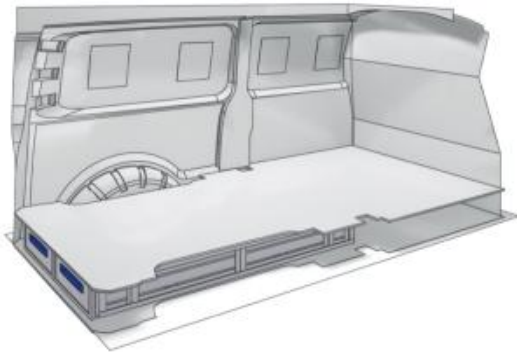

1526mm 176mm 1218mm 52kg

(wheel base: 3098mm)

57-1-130-00

Silver Line