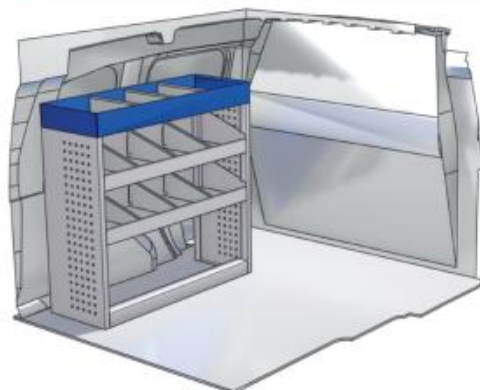

1014mm 980mm 360mm 21kg

Silver Line

57-1-103-00