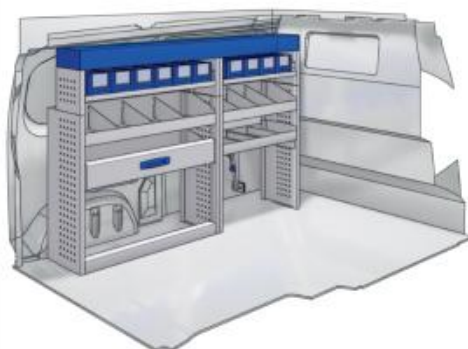

(wheel base: 3098mm)

 1774mm  1225mm  360mm  63kg

Gold Line

57-1-119-00

(wheel base: 3098mm)

 1774mm  1260mm  360mm  74kg

**VAN CARE**

**TALENTO**