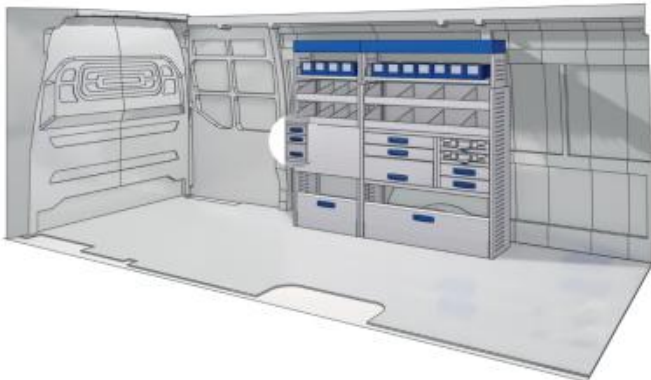

2025mm 1085mm 360mm 143kg

(wheel base: 4035mm)