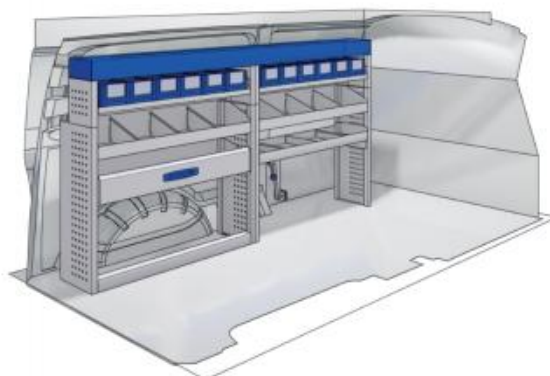

2028mm 1225mm 360mm 65kg

Gold Line

57-1-124-00