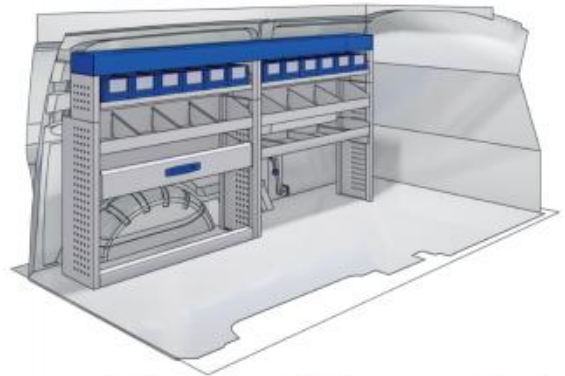

(wheel base: 3275mm)

 2028mm  1225mm  360mm  65kg

Gold Line

57-1-124-00

(wheel base: 3275mm)

 2028mm  1260mm  360mm  78kg

VAN CARE