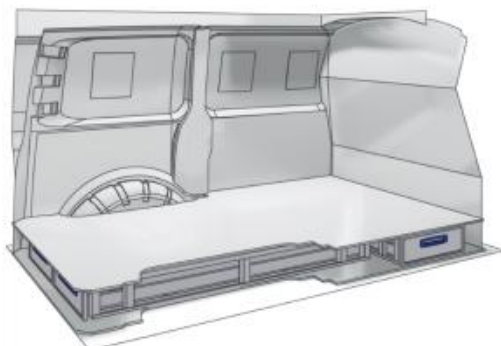

(wheel base: 3098mm)

 1992mm  176mm  1526mm  76kg

Gold Line

57-1-128-00

(wheel base: 3098mm)

 1992mm  310mm  1526mm  98kg

VAN CARE

TALENTO