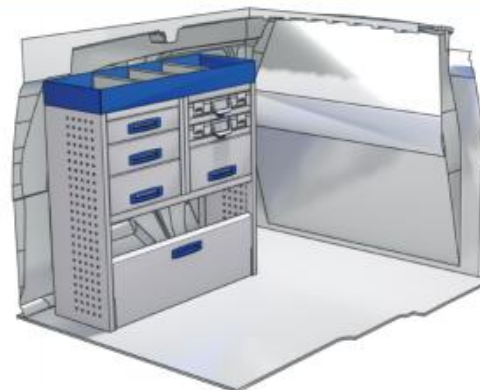

(wheel base: 2513mm)

 1014mm  980mm  360mm  35kg

Gold Line

57-1-150-00

(wheel base: 2513mm)

 1014mm  1085mm  360mm  56kg