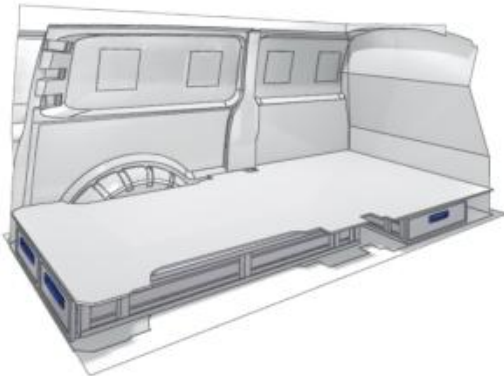

57-1-154-00

Bronze Line

 1526mm  176mm  1218mm  52kg

(wheel base: 3098mm)

57-1-130-00

Silver Line

 2135mm  176mm  1526mm  78kg

(wheel base: 3098mm)