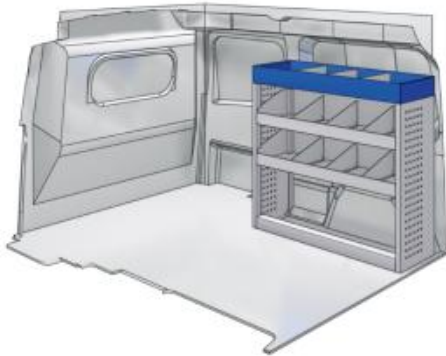

DOBLO

57-1-101-00