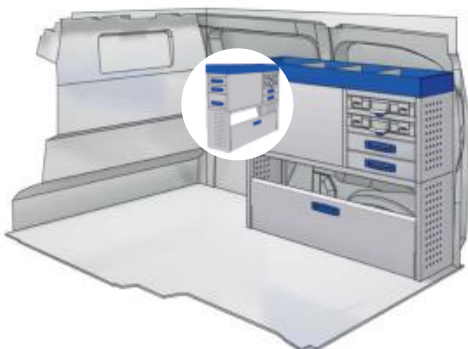

(wheel base: 3275mm)

57-1-105-00

1267mm 1085mm 360mm 63kg

Gold Line