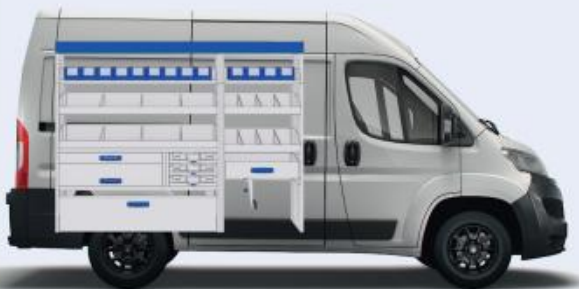

Gold Line

57-1-136-00

(wheel base: 3000mm)