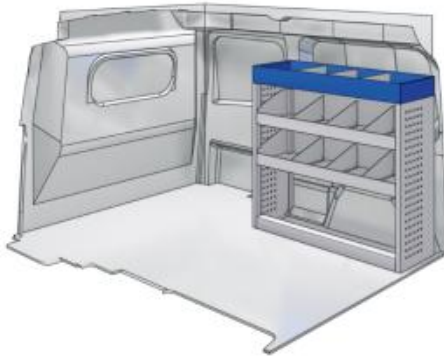

VAN CARE

DOBLO MAXI

57-1-101-00