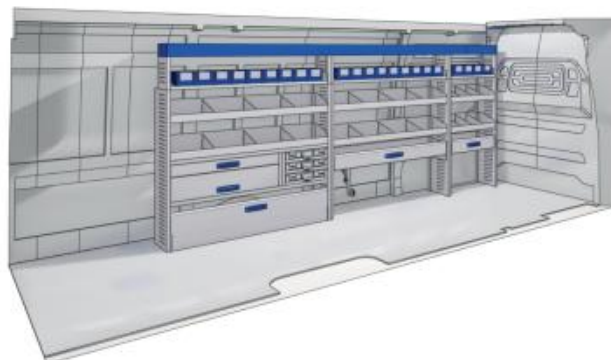

(wheel base: 4035mm)

 3802mm  1750mm  360mm  120kg

Gold Line

57-1-146-00

(wheel base: 4035mm)

 3802mm  1750mm  360mm  160kg

VAN CARE