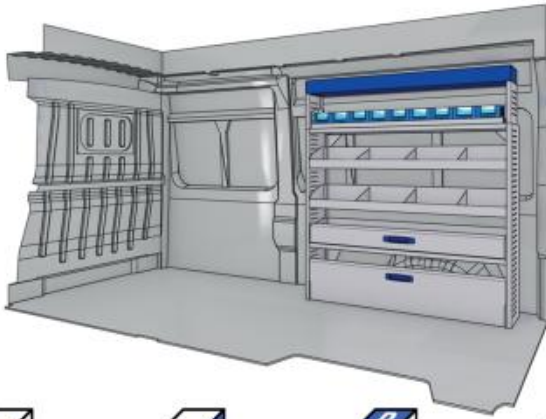

L 1521mm **D** 1750mm **D** 360mm **B** 66kg