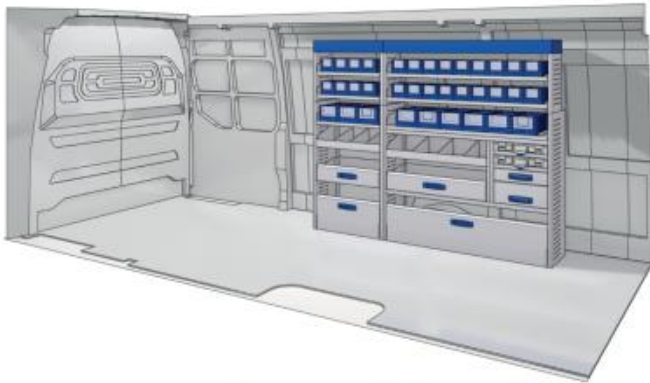

# DUCATO MAXI

57-1-147-00

Bronze Line

RIGHT SIDE

 2535mm  1750mm  360mm  120kg

(wheel base: 4035mm)

57-1-152-00

Silver Line