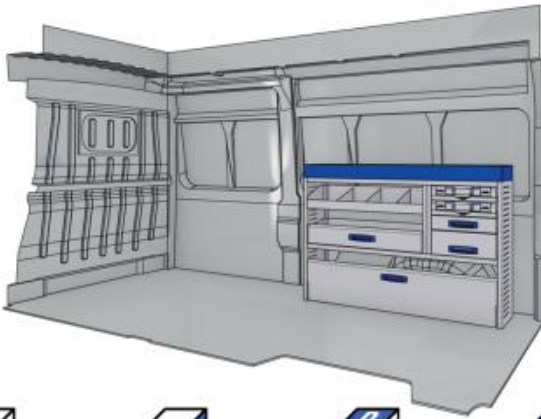

57-1-138-00

Bronze Line

**L** 1521mm **D** 1750mm **D** 360mm **B** 66kg

(wheel base: 4035mm)

RIGHT SIDE

57-1-126-00

Silver Line

**L** 1521mm **D** 1085mm **D** 360mm **B** 75kg