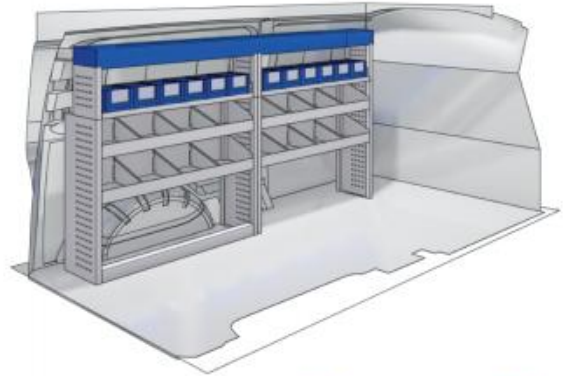

## VAN CARE

LEFT SIDE

Bronze Line

57-1-120-00

(wheel base: 3275mm)

 2028mm  1260mm  360mm  53kg

Silver Line

57-1-122-00