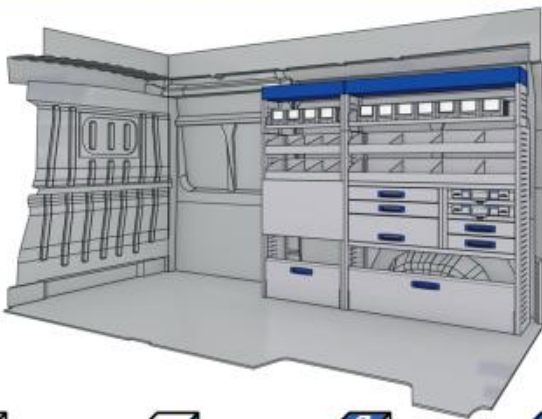

L 2025mm **D** 1750mm **D** 360mm **B** 143kg