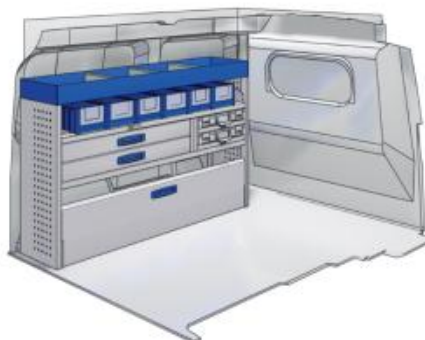

1521mm 980mm 360mm 68kg