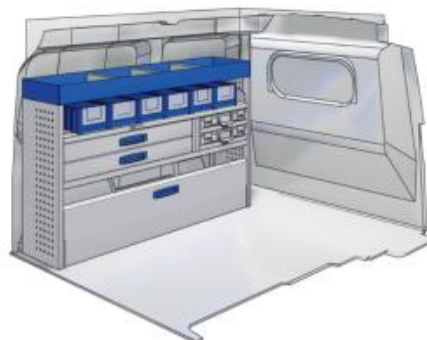

1521mm 980mm 360mm 68kg