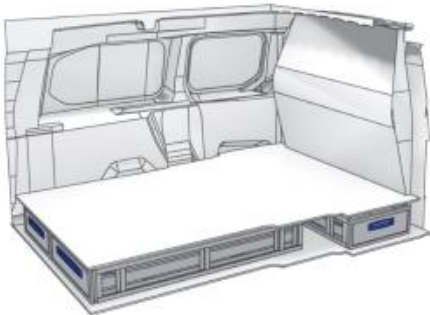

# DOBLO MAXI

57-1-156-00

Bronze Line

(wheel base: 3105mm)

 1266mm  176mm  1075mm  44kg

57-1-148-00

Silver Line

(wheel base: 3105mm)