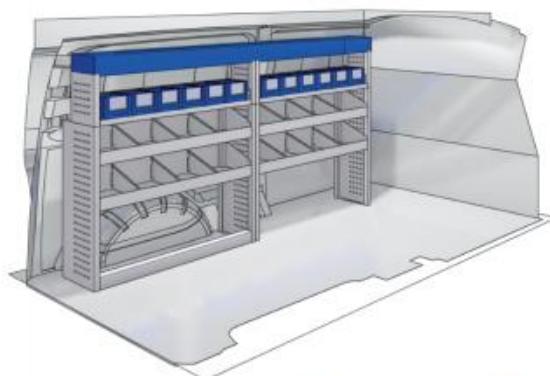

## VAN CARE

LEFT SIDE

Bronze Line

57-1-120-00

(wheel base: 3498mm)

2028mm 1260mm 360mm 53kg

Silver Line

57-1-122-00