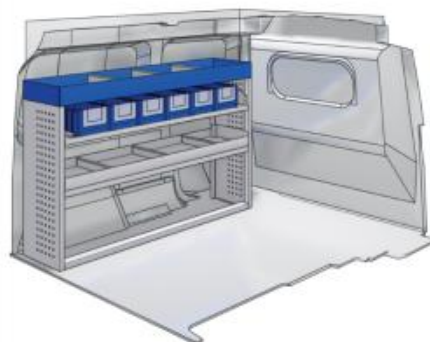

1521mm 980mm 360mm 45kg

Silver Line

57-1-107-00