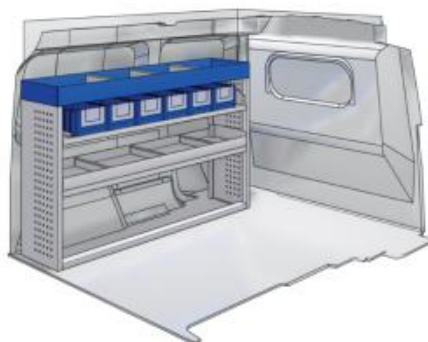

1521mm 980mm 360mm 45kg

Silver Line

57-1-107-00